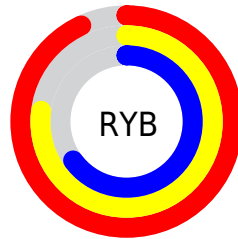

- Red (93%)
- Yellow (77%)
- Blue (65%)