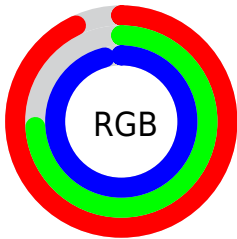

Distribution

Red (93%)

Green (74%)

Blue (96%)