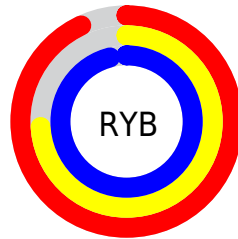

## Conversions Part 2

<b>Format</b>	<b>Color</b>
R <sub>Y</sub> B	236, 189, 246
Decimal	15515126
CIE <sub>Lab</sub>	82.32, 26.52, -21.79
CIE <sub>LCh</sub>	82, 34.323, 320.592
Y <sub>xy</sub>	60.8819, 0.3077, 0.2699
Android (android.graphics.Color)	4293705206 (0xFFECCBDF6)
YUV	209.5510, 17.9694, 23.1958
Hunter-Lab	78.0268, 22.2730, -17.7821

# Details

The RGB color **236, 189, 246** is a light color, and the websafe version is hex **FFCCFF**. A complement of this color would be **199, 246, 189**, and the grayscale version is **209, 209, 209**.

A 20% lighter version of the original color is **255, 246, 255**, and **180, 135, 190** is the 20% darker color. If you saturate the color by 10%, you get **232, 164, 246**, and if you desaturate by 10%, it is **240, 214, 246**.

# Distribution

Red (93%)

Green (74%)

Blue (96%)

Red (93%)

Yellow (74%)

Blue (96%)

Cyan (4%)