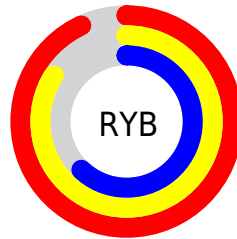

- Red (93%)
- Yellow (84%)
- Blue (62%)