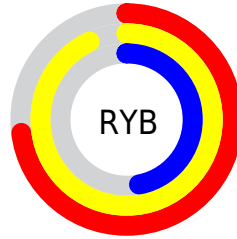

- Red (73%)
- Yellow (93%)
- Blue (47%)