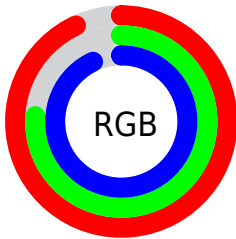

Distribution

- Red (93%)
- Green (76%)
- Blue (93%)