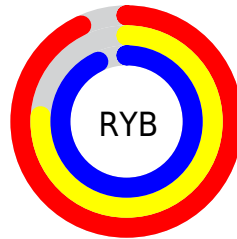

- Red (93%)
- Yellow (76%)
- Blue (93%)