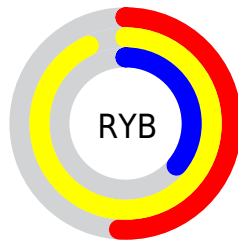

Details

The RGB color **236, 206, 91** is a light color, and the websafe version is hex **FFCC66**. The color can be described as light muted yellow. A complement of this color would be **91, 121, 236**, and the grayscale version is **202, 202, 202**.

A 20% lighter version of the original color is **255, 255, 145**, and **177, 152, 36** is the 20% darker color. If you saturate the color by 10%, you get **236, 201, 67**, and if you desaturate by 10%, it is **236, 211, 115**.

Distribution

Red (93%)

Green (81%)

Blue (36%)

Red (51%)

Yellow (93%)

Blue (36%)

Cyan (0%)