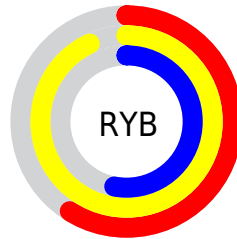

Red (59%)

Yellow (93%)

Blue (53%)