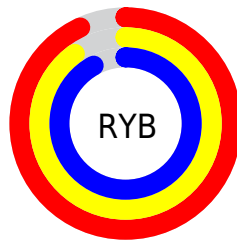

- Red (93%)
- Yellow (90%)
- Blue (92%)