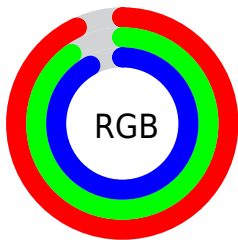

Distribution

- Red (93%)
- Green (90%)
- Blue (92%)