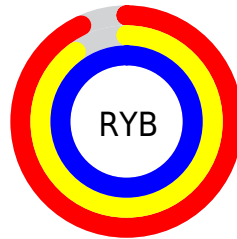

- Red (93%)
- Yellow (90%)
- Blue (99%)