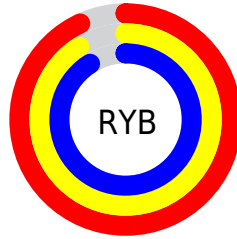

- Red (93%)
- Yellow (91%)
- Blue (91%)