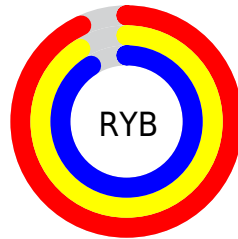

Conversions

Conversions Part 2

Format	Color
R _Y B	236, 231, 232
Decimal	15525864
CIE Lab	92.05, 1.86, 0.10
CIE LCh	92, 1.865, 3.132
Yxy	80.8109, 0.3155, 0.3280
Android (android.graphics.Color)	4293715944 (0xFFECE7E8)
YUV	232.6090, -0.3002, 2.9739
Hunter-Lab	89.8949, -2.9644, 4.9884

Details

The RGB color `236, 231, 232` is a light color, and the websafe version is hex `FFFFFF`. A complement of this color would be `231, 236, 235`, and the grayscale version is `233, 233, 233`.

A 20% lighter version of the original color is `255, 255, 255`, and `180, 175, 176` is the 20% darker color. If you saturate the color by 10%, you get `236, 207, 213`, and if you desaturate by 10%, it is `236, 255, 251`.

Distribution

- Red (93%)
- Green (91%)
- Blue (91%)

- Red (93%)
- Yellow (91%)
- Blue (91%)

- Cyan (0%)
- Magenta (2%)
- Yellow (2%)
- Black (7%)

- Cyan (7%)
- Magenta (9%)
- Yellow (9%)

Brightness & Saturation Gradients