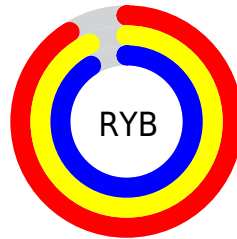

- Red (91%)
- Yellow (93%)
- Blue (91%)