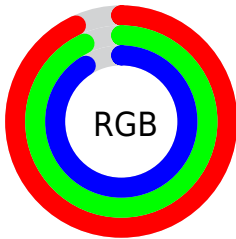

Distribution

- Red (93%)
- Green (93%)
- Blue (91%)