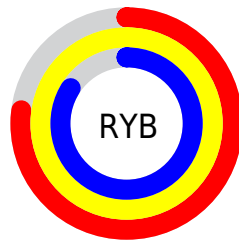

- Red (77%)
- Yellow (99%)
- Blue (84%)