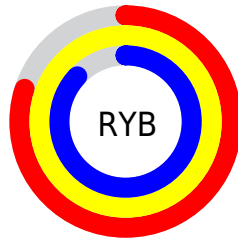

- Red (80%)
- Yellow (100%)
- Blue (87%)