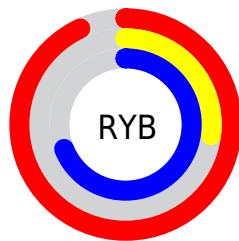

Red (93%)

Yellow (27%)

Blue (69%)