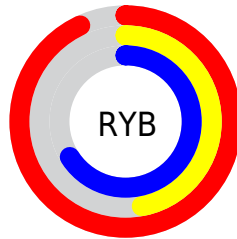

- Red (93%)
- Yellow (47%)
- Blue (66%)