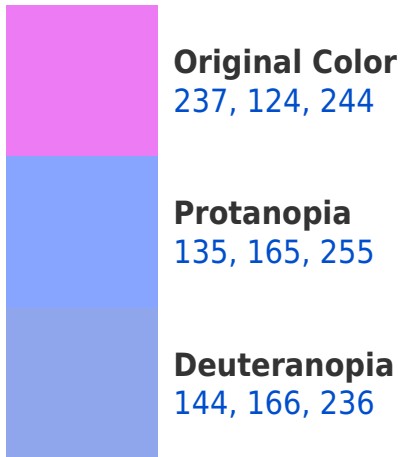

A 20% lighter version of the original color is **255, 180, 255**, and **179, 69, 187** is the 20% darker color. If you saturate the color by 10%, you get **236, 100, 244**, and if you desaturate by 10%, it is **238, 148, 244**.

124, 244, 176

122, 110, 111

186, 0, 11

59, 0, 3

Previews

White Background

This preview shows how the RGB color 237, 124, 244 looks on a white background.

Color Contrast Check

RGB 237, 124, 244 Background

This preview shows how black text looks on a background with the RGB color 237, 124, 244.

This preview shows how white text looks on a background with the RGB color 237, 124, 244.

Dichromacy

Tritanopia
226, 145, 156

Trichromacy

Original Color

237, 124, 244

Protanomaly

172, 150, 251

Deuteranomaly