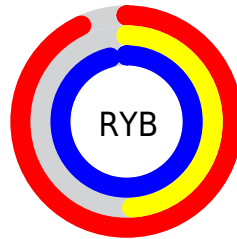

- Red (93%)
- Yellow (49%)
- Blue (96%)