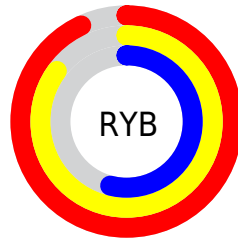

Details

The RGB color **237, 181, 137** is a light color, and the websafe version is hex **FFCC99**. A complement of this color would be **137, 193, 237**, and the grayscale version is **193, 193, 193**.

A 20% lighter version of the original color is **255, 237, 191**, and **179, 128, 87** is the 20% darker color. If you saturate the color by 10%, you get **237, 168, 113**, and if you desaturate by 10%, it is **237, 194, 161**.

Distribution

Red (93%)

Green (71%)

Blue (54%)

Red (93%)

Yellow (85%)

Blue (54%)

Cyan (0%)