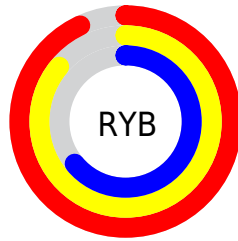

- Red (93%)
- Yellow (86%)
- Blue (64%)