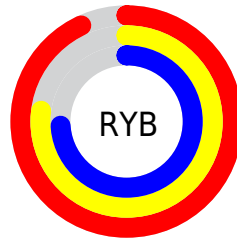

Details

The RGB color **237, 196, 189** is a light color, and the websafe version is hex **FFCCCC**. A complement of this color would be **189, 230, 237**, and the grayscale version is **208, 208, 208**.

A 20% lighter version of the original color is **255, 253, 245**, and **181, 142, 136** is the 20% darker color. If you saturate the color by 10%, you get **237, 176, 165**, and if you desaturate by 10%, it is **237, 216, 213**.

Distribution

Red (93%)

Green (77%)

Blue (74%)

Red (93%)

Yellow (77%)

Blue (74%)

Cyan (0%)