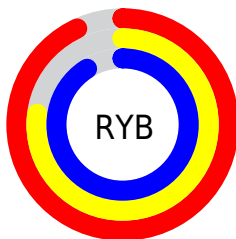

- Red (93%)
- Yellow (77%)
- Blue (91%)