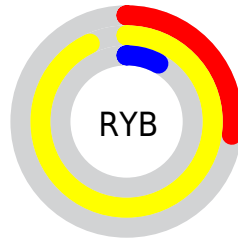

Details

The RGB color **237, 198, 21** is a light color, and the websafe version is hex **FFCC33**. The color can be described as light washed yellow. A complement of this color would be **21, 60, 237**, and the grayscale version is **190, 190, 190**.

A 20% lighter version of the original color is **255, 254, 91**, and **176, 145, 0** is the 20% darker color. If you saturate the color by 10%, you get **237, 194, 0**, and if you desaturate by 10%, it is **237, 202, 45**.

Distribution

Red (93%)

Green (78%)

Blue (8%)

Red (27%)

Yellow (93%)

Blue (8%)

Cyan (0%)