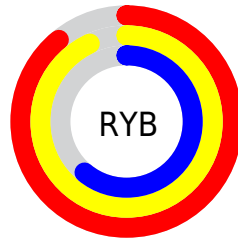

Details

The RGB color **237, 199, 155** is a light color, and the websafe version is hex **FFCC99**. A complement of this color would be **155, 193, 237**, and the grayscale version is **206, 206, 206**.

A 20% lighter version of the original color is **255, 255, 210**, and **180, 145, 103** is the 20% darker color. If you saturate the color by 10%, you get **237, 188, 131**, and if you desaturate by 10%, it is **237, 210, 179**.

Distribution

Red (93%)

Green (78%)

Blue (61%)

Red (89%)

Yellow (93%)

Blue (61%)

Cyan (0%)