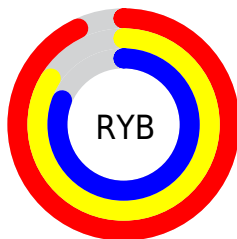

Red (93%)

Yellow (84%)

Blue (81%)