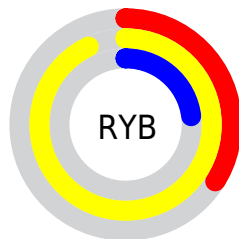

Details

The RGB color **237, 213, 58** is a light color, and the websafe version is hex **CCCC33**. The color can be described as light washed yellow. A complement of this color would be **58, 82, 237**, and the grayscale version is **203, 203, 203**.

A 20% lighter version of the original color is **255, 255, 116**, and **177, 159, 0** is the 20% darker color. If you saturate the color by 10%, you get **237, 210, 34**, and if you desaturate by 10%, it is **237, 216, 82**.

Distribution

Red (93%)

Green (84%)

Blue (23%)

Red (34%)

Yellow (93%)

Blue (23%)

Cyan (0%)