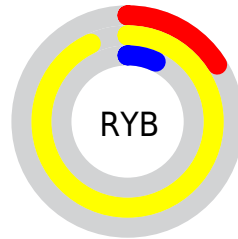

Details

The RGB color **237, 217, 18** is a light color, and the websafe version is hex **CCCC00**. The color can be described as light washed yellow. A complement of this color would be **18, 38, 237**, and the grayscale version is **201, 201, 201**.

A 20% lighter version of the original color is **255, 255, 93**, and **176, 163, 0** is the 20% darker color. If you saturate the color by 10%, you get **237, 215, 0**, and if you desaturate by 10%, it is **237, 219, 42**.

Distribution

Red (93%)

Green (85%)

Blue (7%)

Red (16%)

Yellow (93%)

Blue (7%)

Cyan (0%)