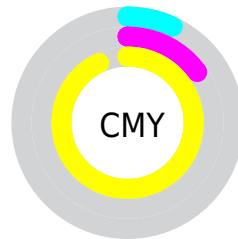

Details

The RGB color **237, 217, 18** is a light color, and the websafe version is hex **CCCC00**. The color can be described as light washed yellow. A complement of this color would be **18, 38, 237**, and the grayscale version is **201, 201, 201**.

A 20% lighter version of the original color is **255, 255, 93**, and **176, 163, 0** is the 20% darker color. If you saturate the color by 10%, you get **237, 215, 0**, and if you desaturate by 10%, it is **237, 219, 42**.

Distribution

Red (93%)

Green (85%)

Blue (7%)

Red (16%)

Yellow (93%)

Blue (7%)

Cyan (0%)

Magenta (8%)

Yellow (92%)

Black (7%)

Cyan (7%)

Magenta (15%)

Yellow (93%)

Brightness & Saturation Gradients

These gradients show how the RGB color 237, 217, 18 changes by changing the brightness by 10 percent. The first figure shows a shift by +10% for each color and the second figure -10%.