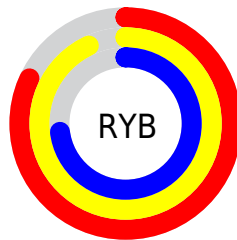

- Red (82%)
- Yellow (93%)
- Blue (73%)