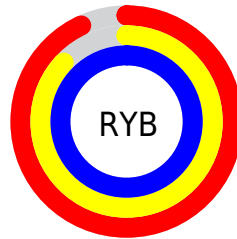

- Red (93%)
- Yellow (87%)
- Blue (99%)