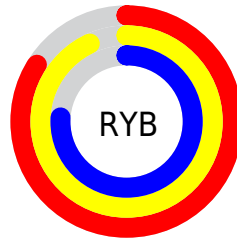

- Red (84%)
- Yellow (93%)
- Blue (76%)