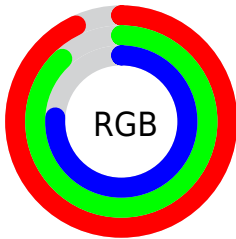

Distribution

- Red (93%)
- Green (88%)
- Blue (76%)