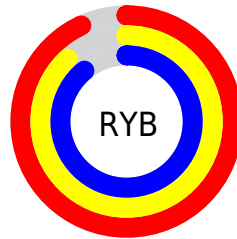

Details

The RGB color **237, 225, 227** is a light color, and the websafe version is hex **CCCCCC**. A complement of this color would be **225, 237, 235**, and the grayscale version is **229, 229, 229**.

A 20% lighter version of the original color is **255, 255, 255**, and **181, 170, 172** is the 20% darker color. If you saturate the color by 10%, you get **237, 201, 207**, and if you desaturate by 10%, it is **237, 249, 247**.

Distribution

Red (93%)

Green (88%)

Blue (89%)

Red (93%)

Yellow (88%)

Blue (89%)

Cyan (0%)