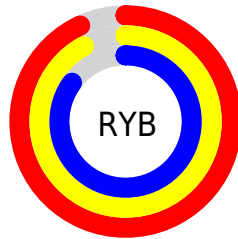

- Red (93%)
- Yellow (92%)
- Blue (85%)