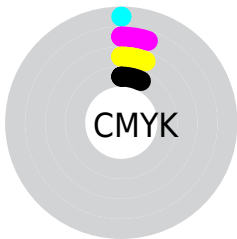

Details

The RGB color **237, 226, 222** is a light color, and the websafe version is hex **CCCCCC**. A complement of this color would be **222, 233, 237**, and the grayscale version is **229, 229, 229**.

A 20% lighter version of the original color is **255, 255, 255**, and **181, 171, 167** is the 20% darker color. If you saturate the color by 10%, you get **237, 209, 198**, and if you desaturate by 10%, it is **237, 243, 246**.

Distribution

- Red (93%)
- Green (89%)
- Blue (87%)

- Red (93%)
- Yellow (89%)
- Blue (87%)

- Cyan (0%)
- Magenta (5%)
- Yellow (6%)
- Black (7%)

- Cyan (7%)
- Magenta (11%)
- Yellow (13%)

Brightness & Saturation Gradients