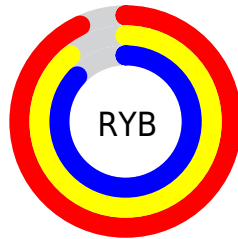

- Red (93%)
- Yellow (89%)
- Blue (87%)