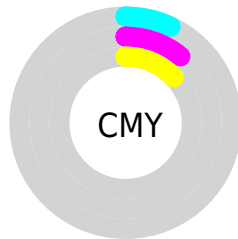

Details

The RGB color **237, 226, 222** is a light color, and the websafe version is hex **CCCCCC**. A complement of this color would be **222, 233, 237**, and the grayscale version is **229, 229, 229**.

A 20% lighter version of the original color is **255, 255, 255**, and **181, 171, 167** is the 20% darker color. If you saturate the color by 10%, you get **237, 209, 198**, and if you desaturate by 10%, it is **237, 243, 246**.

Distribution

- Red (93%)
- Green (89%)
- Blue (87%)

- Red (93%)
- Yellow (89%)
- Blue (87%)

- Cyan (0%)
- Magenta (5%)
- Yellow (6%)
- Black (7%)

- Cyan (7%)
- Magenta (11%)
- Yellow (13%)

Brightness & Saturation Gradients

These gradients show how the RGB color 237, 226, 222 changes by changing the brightness by 10 percent. The first figure shows a shift by +10% for each color and the second figure -10%.

Similar to the brightness gradients but the following saturation gradients show a change of the RGB color 237, 226, 222 by changing the saturation by 10% instead.