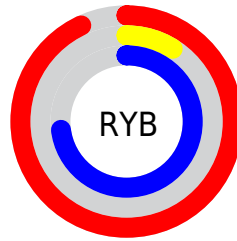

- Red (93%)
- Yellow (9%)
- Blue (73%)