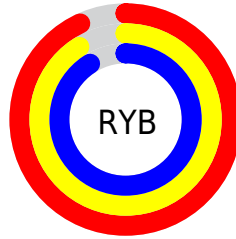

- Red (93%)
- Yellow (91%)
- Blue (91%)