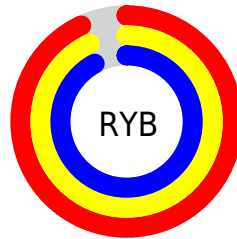

Details

The RGB color **237, 235, 234** is a light color, and the websafe version is hex FFFFFFFF. A complement of this color would be **234, 236, 237**, and the grayscale version is **235, 235, 235**.

A 20% lighter version of the original color is **255, 255, 255**, and **181, 179, 178** is the 20% darker color. If you saturate the color by 10%, you get **237, 219, 210**, and if you desaturate by 10%, it is **237, 251, 255**.

Distribution

Red (93%)

Green (92%)

Blue (92%)

Red (93%)

Yellow (93%)

Blue (92%)

Cyan (0%)