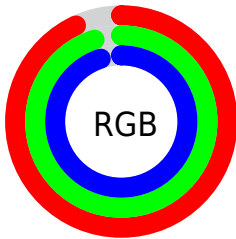

Distribution

- Red (93%)
- Green (95%)
- Blue (95%)