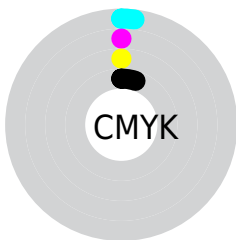

Conversions

Conversions Part 2

Format	Color
R_{YB}	237, 240, 242
Decimal	15594225
CIE Lab	95.10, -1.83, -0.11
CIE LCh	95, 1.833, 183.388
Yxy	87.8597, 0.3101, 0.3300
Android (android.graphics.Color)	4293784305 (0xFFEDF2F1)
YUV	240.3910, 0.3002, -2.9739
Hunter-Lab	93.7335, -6.8224, 4.9995

Details

The RGB color **237, 242, 241** is a light color, and the websafe version is hex FFFFFF. A complement of this color would be **242, 237, 238**, and the grayscale version is **240, 240, 240**.

A 20% lighter version of the original color is 255, 255, 255, and **181, 186, 185** is the 20% darker color. If you saturate the color by 10%, you get **213, 242, 236**, and if you desaturate by 10%, it is **255, 242, 246**.

Distribution

- Red (93%)
- Green (95%)
- Blue (95%)

- Red (93%)
- Yellow (94%)
- Blue (95%)

- Cyan (2%)
- Magenta (0%)
- Yellow (0%)
- Black (5%)

- Cyan (7%)
- Magenta (5%)
- Yellow (5%)

Brightness & Saturation Gradients