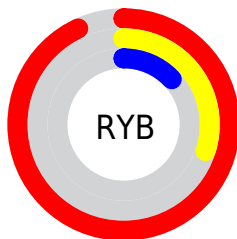

- Red (93%)
- Yellow (30%)
- Blue (13%)