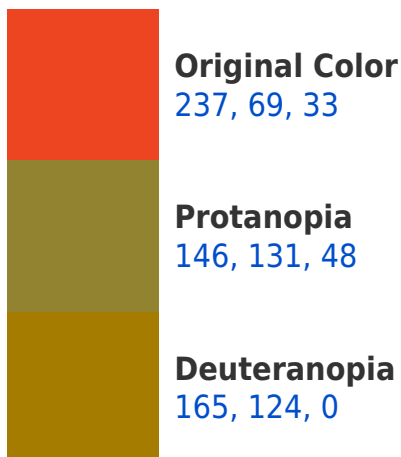

## RGB 237, 69, 33 Background

This preview shows how black text looks on a background with the RGB color 237, 69, 33.

This preview shows how white text looks on a background with the RGB color 237, 69, 33.

## Dichromacy

**Tritanopia**  
238, 65, 68

# Trichromacy

**Original Color**  
237, 69, 33

**Protanomaly**  
179, 108, 43

**Deuteranomaly**  
191, 104, 12

**Tritanomaly**  
238, 66, 55

# Monochromacy

**Original Color**  
237, 69, 33

**Achromatopsia**  
115, 115, 115

**Achromatomaly**  
159, 98, 85