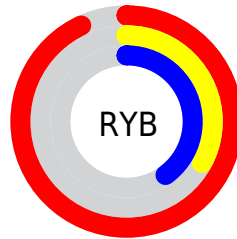

- Red (93%)
- Yellow (33%)
- Blue (40%)