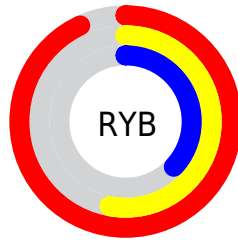

- Red (93%)
- Yellow (53%)
- Blue (37%)