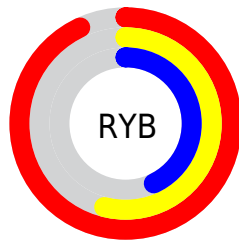

- Red (93%)
- Yellow (54%)
- Blue (43%)