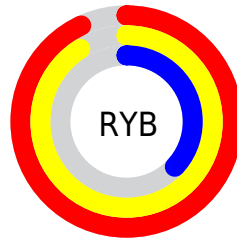

Details

The RGB color **238, 165, 95** is a light color, and the websafe version is hex **FF9966**. The color can be described as light muted orange. A complement of this color would be **95, 168, 238**, and the grayscale version is **179, 179, 179**.

A 20% lighter version of the original color is **255, 220, 147**, and **178, 113, 45** is the 20% darker color. If you saturate the color by 10%, you get **238, 153, 71**, and if you desaturate by 10%, it is **238, 177, 119**.

Distribution

Red (93%)

Green (65%)

Blue (37%)

Red (93%)

Yellow (91%)

Blue (37%)

Cyan (0%)