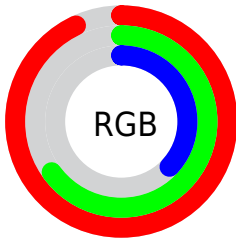

Distribution

Red (93%)

Green (65%)

Blue (37%)