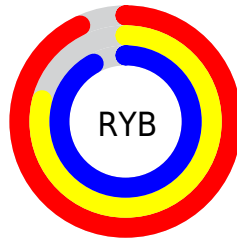

- Red (93%)
- Yellow (79%)
- Blue (92%)