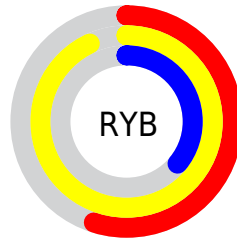

Details

The RGB color **238, 201, 91** is a light color, and the websafe version is hex **FFCC66**. The color can be described as light muted yellow. A complement of this color would be **91, 128, 238**, and the grayscale version is **200, 200, 200**.

A 20% lighter version of the original color is **255, 255, 145**, and **179, 147, 36** is the 20% darker color. If you saturate the color by 10%, you get **238, 195, 67**, and if you desaturate by 10%, it is **238, 207, 115**.

Distribution

Red (93%)

Green (79%)

Blue (36%)

Red (55%)

Yellow (93%)

Blue (36%)

Cyan (0%)