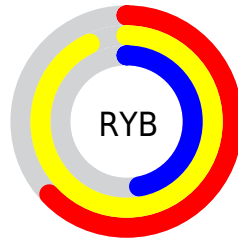

Details

The RGB color **238, 207, 119** is a light color, and the websafe version is hex **FFCC66**. A complement of this color would be **119, 150, 238**, and the grayscale version is **207, 207, 207**.

A 20% lighter version of the original color is **255, 255, 173**, and **180, 153, 68** is the 20% darker color. If you saturate the color by 10%, you get **238, 201, 95**, and if you desaturate by 10%, it is **238, 213, 143**.

Distribution

Red (93%)

Green (81%)

Blue (47%)

Red (63%)

Yellow (93%)

Blue (47%)

Cyan (0%)