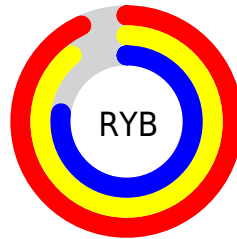

Red (93%)

Yellow (89%)

Blue (77%)