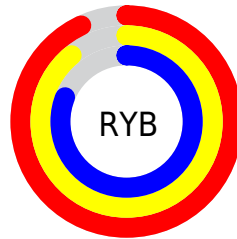

- Red (93%)
- Yellow (89%)
- Blue (81%)