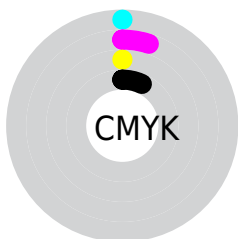

Details

The RGB color **238, 225, 237** is a light color, and the websafe version is hex **CCCCCC**. A complement of this color would be **225, 238, 226**, and the grayscale version is **230, 230, 230**.

A 20% lighter version of the original color is **255, 255, 255**, and **182, 170, 181** is the 20% darker color. If you saturate the color by 10%, you get **238, 201, 235**, and if you desaturate by 10%, it is **238, 249, 239**.

Distribution

Red (93%)

Green (88%)

Blue (93%)

Red (93%)

Yellow (88%)

Blue (93%)

Cyan (0%)