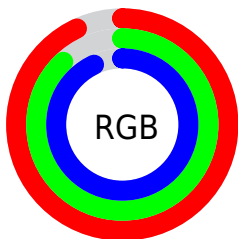

Distribution

Red (93%)

Green (88%)

Blue (93%)