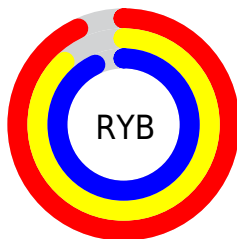

Details

The RGB color **238, 225, 237** is a light color, and the websafe version is hex **CCCCCC**. A complement of this color would be **225, 238, 226**, and the grayscale version is **230, 230, 230**.

A 20% lighter version of the original color is **255, 255, 255**, and **182, 170, 181** is the 20% darker color. If you saturate the color by 10%, you get **238, 201, 235**, and if you desaturate by 10%, it is **238, 249, 239**.

Distribution

Red (93%)

Green (88%)

Blue (93%)

Red (93%)

Yellow (88%)

Blue (93%)

Cyan (0%)