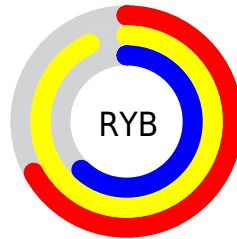

Details

The RGB color **238, 227, 158** is a light color, and the websafe version is hex **CCCC99**. A complement of this color would be **158, 169, 238**, and the grayscale version is **223, 223, 223**.

A 20% lighter version of the original color is **255, 255, 213**, and **181, 172, 106** is the 20% darker color. If you saturate the color by 10%, you get **238, 224, 134**, and if you desaturate by 10%, it is **238, 230, 182**.

Distribution

Red (93%)

Green (89%)

Blue (62%)

Red (67%)

Yellow (93%)

Blue (62%)

Cyan (0%)