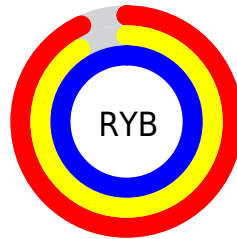

- Red (93%)
- Yellow (91%)
- Blue (100%)