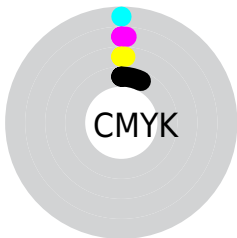

Details

The RGB color **238, 235, 236** is a light color, and the websafe version is hex FFFFFFFF. A complement of this color would be **235, 238, 237**, and the grayscale version is **236, 236, 236**.

A 20% lighter version of the original color is 255, 255, 255, and **182, 179, 180** is the 20% darker color. If you saturate the color by 10%, you get **238, 211, 220**, and if you desaturate by 10%, it is 238, 255, 252.

Distribution

- Red (93%)
- Green (92%)
- Blue (93%)

- Red (93%)
- Yellow (92%)
- Blue (93%)

- Cyan (0%)
- Magenta (1%)
- Yellow (1%)
- Black (7%)

- Cyan (7%)
- Magenta (8%)
- Yellow (7%)

Brightness & Saturation Gradients