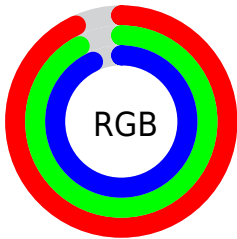

Distribution

- Red (93%)
- Green (92%)
- Blue (93%)