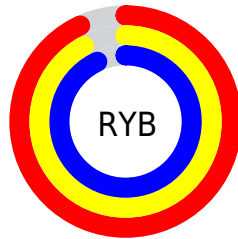

- Red (93%)
- Yellow (92%)
- Blue (93%)